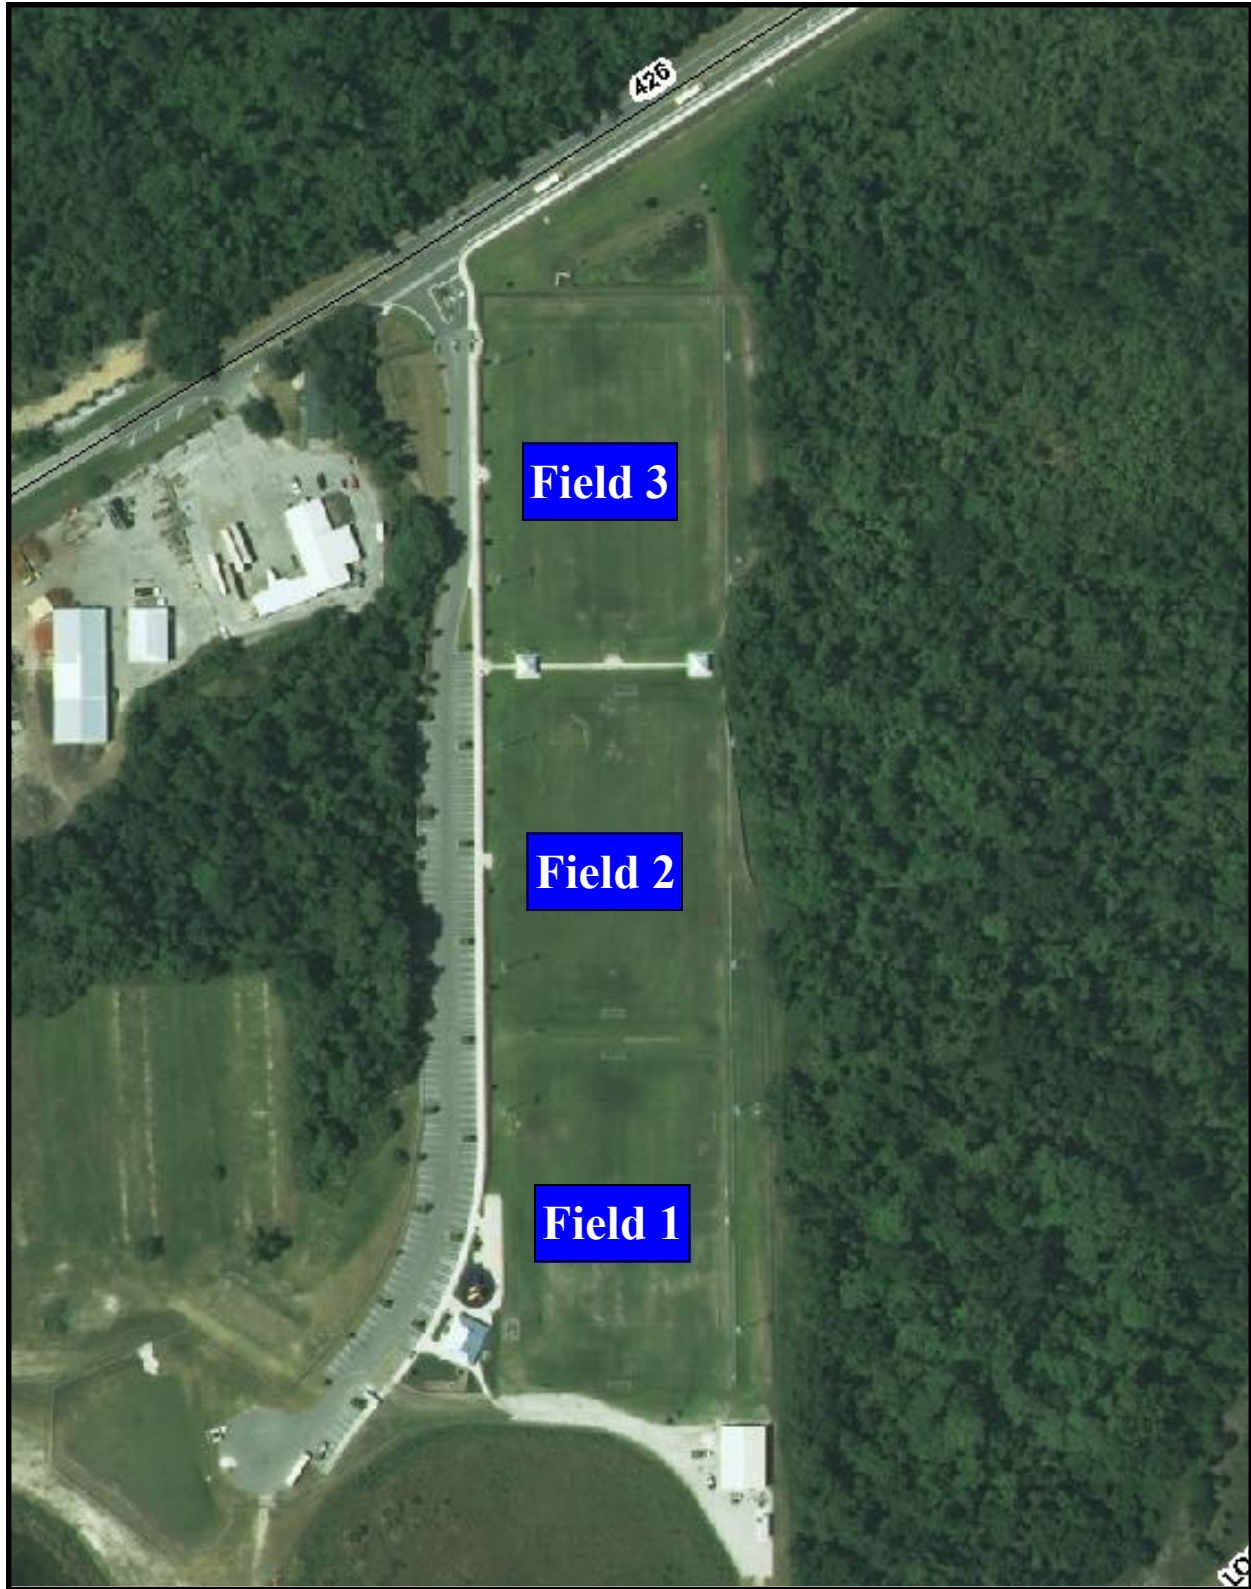

Shane Kelly Park

Shane Kelly Park
1555 N. County Road 426
Oviedo, FL