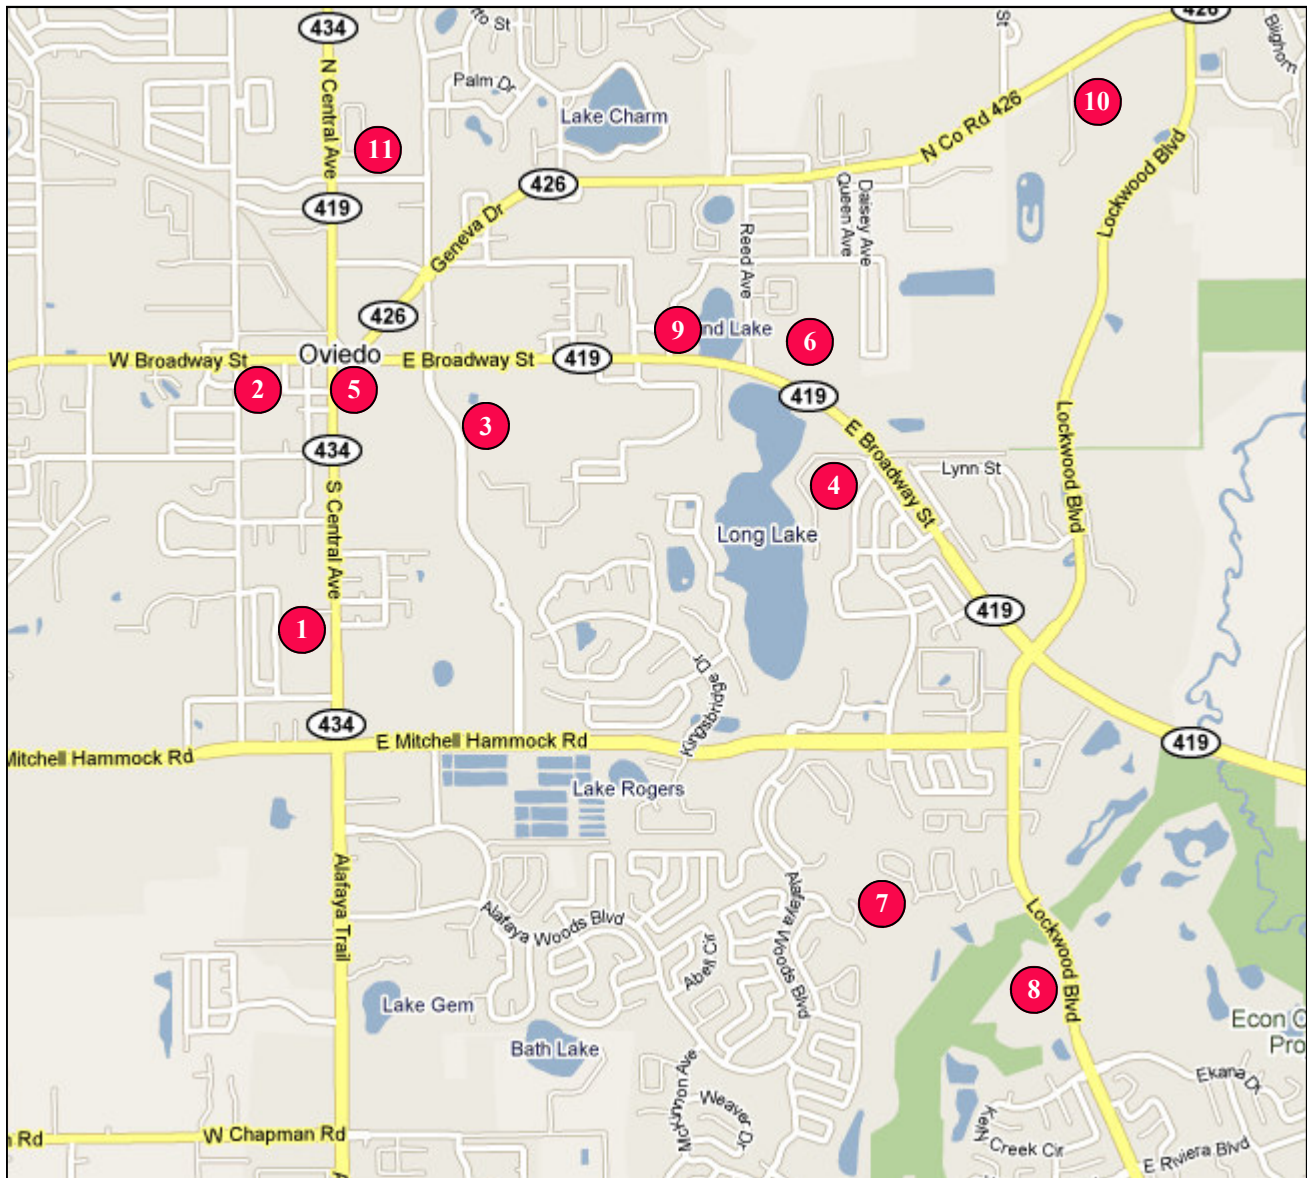

City of Oviedo — Park Locations

Legend:

- 1) Boston Hill Park
- 2) Friendship Park
- 3) Gym & Aquatic Facility
- 4) Long Lake Park
- 5) Memorial Building
- 6) Oviedo Sports Complex
- 7) River Woods Park
- 8) Riverside Park
- 9) Round Lake Park
- 10) Shane Kelly Park
- 11) Sweetwater Park

It Starts
in ParksSM